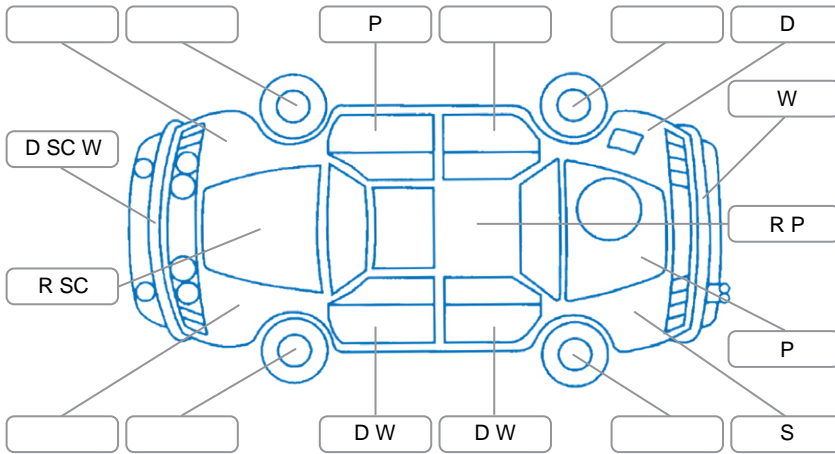

Report ID:	28,276,860	Version:	1
Created:	24 Jun 2026		

Make:	Mitsubishi	Model:	Triton
Body Style:	Utility	Year:	2019
Rego No.:	MJW84	Rego Expiry:	31 Aug 2026
WoF Expiry:	28 Aug 2026	Odometer:	118,080 Kms
Good No.:	28276860	VIN:	MMAJLKL10LH000301
Next Service:	125000	Service History:	Yes

Key

S = Scratch R = Rust C = Crack * = Decals W = Significant scuffs
 D = Dent PT = Paint defect P = Pin dent SC = Stone Chips

Note: some defects and blemishes may not be displayed in the diagram

Body Inspection Comments

Both taillights cracked

Conditions During Body Inspection

Dry

Under Carriage and Under Bonnet Inspection Comments

Interior Comments

Seats:	Average
Carpets:	Average
Panels:	Average
Dashboard:	Average

General Comments