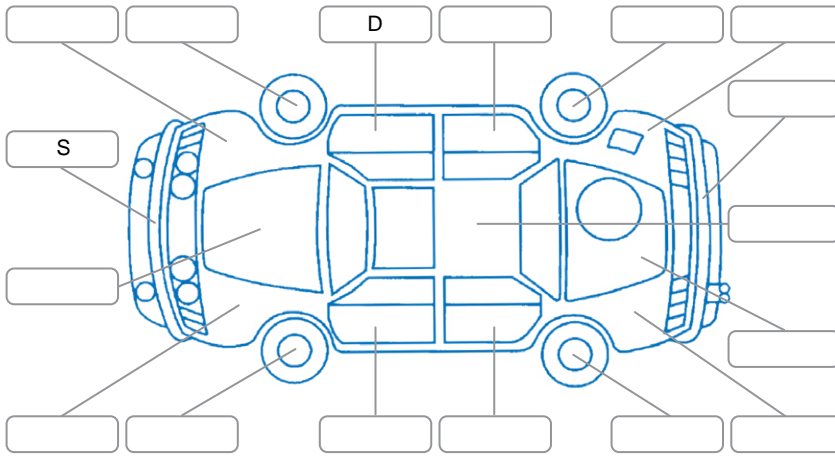

Report ID:	28,276,771	Version:	1
Created:	23 Jun 2026		

Make:	KIA	Model:	Sorento
Body Style:	SUV	Year:	2022
Rego No.:	PKU225	Rego Expiry:	21 Aug 2026
WoF Expiry:	30 Jun 2027	Odometer:	76,825 Kms
Good No.:	28276771	VIN:	KNARH81GSN5118576
Next Service:	87000 kms	Service History:	Yes

Key
 S = Scratch R = Rust C = Crack * = Decals W = Significant scuffs
 D = Dent PT = Paint defect P = Pin dent SC = Stone Chips

Note: some defects and blemishes may not be displayed in the diagram

Body Inspection Comments