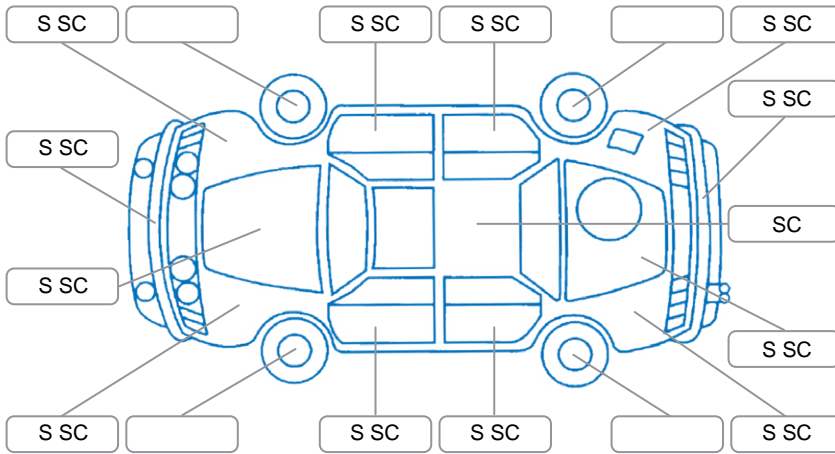

Key
 S = Scratch R = Rust C = Crack * = Decals W = Significant scuffs
 D = Dent PT = Paint defect P = Pin dent SC = Stone Chips

Note: some defects and blemishes may not be displayed in the diagram

Body Inspection Comments

Conditions During Body Inspection: Dry

Under Carriage and Under Bonnet Inspection Comments

2WD/

Interior Comments

Seats:	Average
Carpets:	Average
Panels:	Average
Dashboard:	Average

General Comments

Road Conditions During Test Drive	Dry	
Engine Timing Mechanism	Timing Chain	
Evidence of Cam Belt Replacement	<input type="checkbox"/> Yes <input type="checkbox"/> No	Kms
Inspected by:	Uriah Pepene	
Published by:	Uriah Pepene	
Inspection Date:	25 Jun 2026	