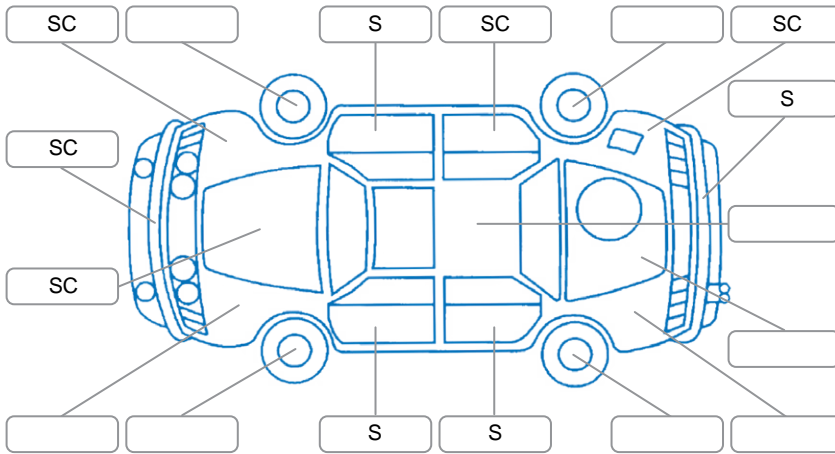

Report ID:	28,276,609	Version:	1
Created:	24 Jun 2026		

Make:	Toyota	Model:	Corolla Cross
Body Style:	SUV	Year:	2023
Rego No.:	PWA310	Rego Expiry:	13 Oct 2026
WoF Expiry:	24 Apr 2027	Odometer:	152,158 Kms
Good No.:	28276609	VIN:	JTNABAAB60J002703
Next Service:	145000	Service History:	No

Key

S = Scratch R = Rust C = Crack * = Decals W = Significant scuffs
 D = Dent PT = Paint defect P = Pin dent SC = Stone Chips

Note: some defects and blemishes may not be displayed in the diagram

Body Inspection Comments

Conditions During Body Inspection: Dry

Under Carriage and Under Bonnet Inspection Comments

Interior Comments

Seats:	Good
Carpets:	Good
Panels:	Good
Dashboard:	Good

General Comments

Stone chip in Windscreen in CVA