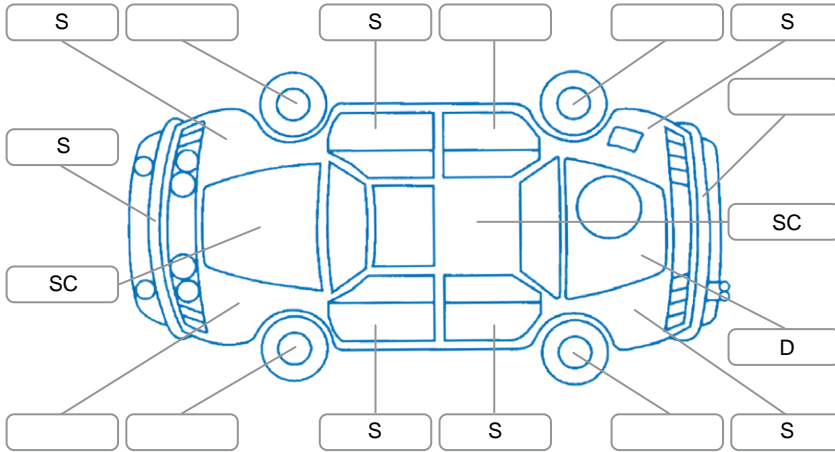

Report ID:	28,276,576	Version:	1
Created:	24 Jun 2026		

Make:	Mitsubishi	Model:	Triton
Body Style:	Utility	Year:	2019
Rego No.:	MCA570	Rego Expiry:	30 Jun 2026
WoF Expiry:	10 Apr 2027	Odometer:	96,536 Kms
Good No.:	28276576	VIN:	MMAJJKK10JH031966
Next Service:	110000	Service History:	Yes

Key

S = Scratch R = Rust C = Crack * = Decals W = Significant scuffs
 D = Dent PT = Paint defect P = Pin dent SC = Stone Chips

Note: some defects and blemishes may not be displayed in the diagram

Body Inspection Comments

Conditions During Body Inspection: Wet

Under Carriage and Under Bonnet Inspection Comments

Rear wheel drive

Interior Comments

Seats:	Good
Carpets:	Good
Panels:	Good
Dashboard:	Good

General Comments

Road Conditions During Test Drive	Wet	
Engine Timing Mechanism	Timing Chain	
Evidence of Cam Belt Replacement	<input type="checkbox"/> Yes <input type="checkbox"/> No	Kms
Inspected by:	Jesse Amey	
Published by:	Janine Bell	
Inspection Date:	23 Jun 2026	