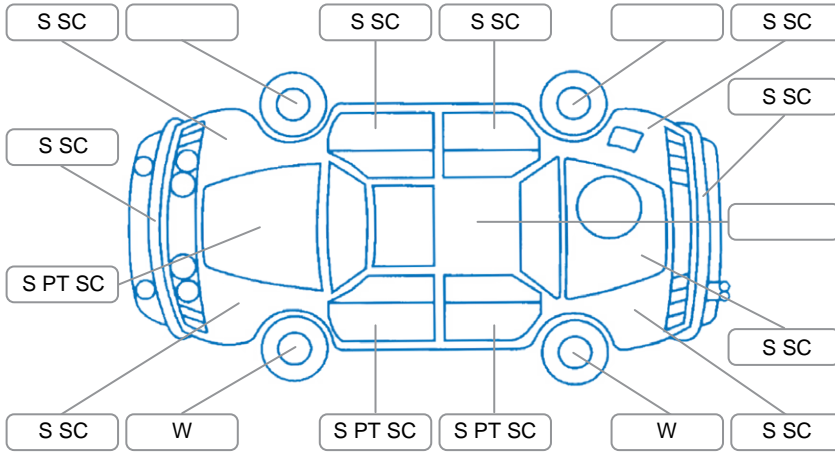

Report ID:	28,276,553	Version:	3
Created:	24 Jun 2026		

Make:	KIA	Model:	RIO
Body Style:	Hatchback	Year:	2012
Rego No.:	GGN895	Rego Expiry:	22 Jun 2026
WoF Expiry:	10 Sep 2026	Odometer:	165,444 Kms
Good No.:	28276553	VIN:	KNADN512MC6754514
Next Service:	148835	Service History:	No

Key

S = Scratch R = Rust C = Crack * = Decals W = Significant scuffs
 D = Dent PT = Paint defect P = Pin dent SC = Stone Chips

Note: some defects and blemishes may not be displayed in the diagram

Body Inspection Comments

Hole in boot button/

Conditions During Body Inspection

Wet

Under Carriage and Under Bonnet Inspection Comments

2WD/engine oil leak/minor underbody surface rust/

Interior Comments

Seats: Average

Carpets: Average

Panels: worn parts

Dashboard: Average

General Comments

Road Conditions During Test Drive	Dry		
Engine Timing Mechanism	Timing Chain		
Evidence of Cam Belt Replacement	<input type="checkbox"/> Yes	<input type="checkbox"/> No	Kms
Inspected by:	Uriah Pepene		
Published by:	Uriah Pepene		
Inspection Date:	24 Jun 2026		