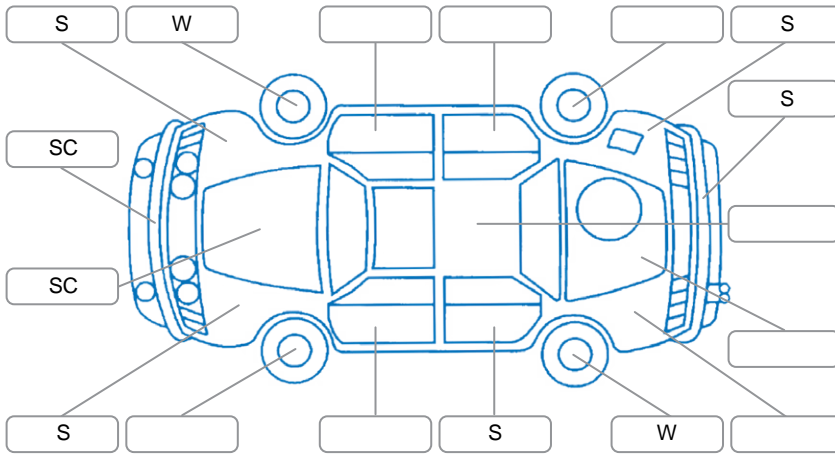

Report ID:	28,276,524	Version:	1
Created:	25 Jun 2026		

Make:	Holden	Model:	Malibu
Body Style:	Sedan	Year:	2013
Rego No.:	GYQ596	Rego Expiry:	08 Sep 2026
WoF Expiry:	11 Jun 2027	Odometer:	321,202 Kms
Good No.:	28276524	VIN:	KL3GA69U9DB045274
Next Service:		Service History:	No

**Key**

S = Scratch    R = Rust    C = Crack    \* = Decals    W = Significant scuffs  
 D = Dent    PT = Paint defect    P = Pin dent    SC = Stone Chips

Note: some defects and blemishes may not be displayed in the diagram

**Body Inspection Comments**

Conditions During Body Inspection

Wet

**Under Carriage and Under Bonnet Inspection Comments**

Front wheel drive  
 Oil leak

**Interior Comments**

Seats:	Good
Carpets:	Good
Panels:	Good
Dashboard:	Good