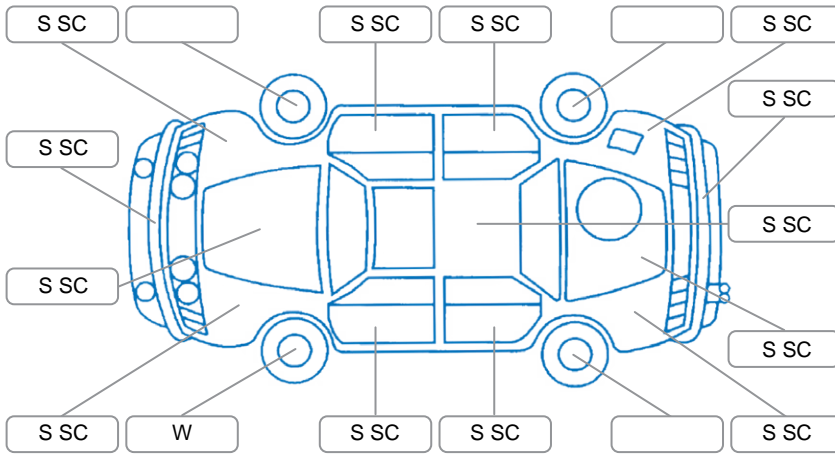

Report ID:	28,276,388	Version:	1
Created:	24 Jun 2026		

Make:	Nissan	Model:	Skyline
Body Style:	Sedan	Year:	2012
Rego No.:	NZS610	Rego Expiry:	29 Jun 2026
WoF Expiry:	10 Oct 2026	Odometer:	126,997 Kms
Good No.:	28276388	VIN:	7AT0DH12X21650241
Next Service:	due	Service History:	No

**Key**  
 S = Scratch    R = Rust    C = Crack    \* = Decals    W = Significant scuffs  
 D = Dent    PT = Paint defect    P = Pin dent    SC = Stone Chips

Note: some defects and blemishes may not be displayed in the diagram