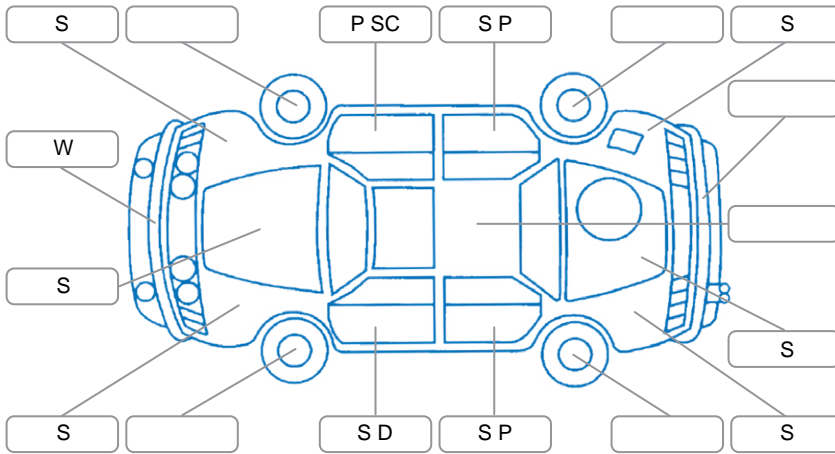

Report ID:	28,276,357	Version:	1
Created:	24 Jun 2026		

Make:	Toyota	Model:	Hilux
Body Style:	Utility	Year:	2021
Rego No.:	NUR982	Rego Expiry:	02 Nov 2026
WoF Expiry:	10 Oct 2026	Odometer:	122,045 Kms
Good No.:	28276357	VIN:	MROJA3DD400348790
Next Service:	16/6/27 or 135000km	Service History:	Yes

Key
 S = Scratch R = Rust C = Crack * = Decals W = Significant scuffs
 D = Dent PT = Paint defect P = Pin dent SC = Stone Chips

Note: some defects and blemishes may not be displayed in the diagram

Body Inspection Comments

Stone chips in windscreen.
 Decal remnants in bonnet, rear fenders and tail gate.

Conditions During Body Inspection Dry

Under Carriage and Under Bonnet Inspection Comments

Interior Comments

Seats:	Good
Carpets:	Good
Panels:	Good
Dashboard:	Good