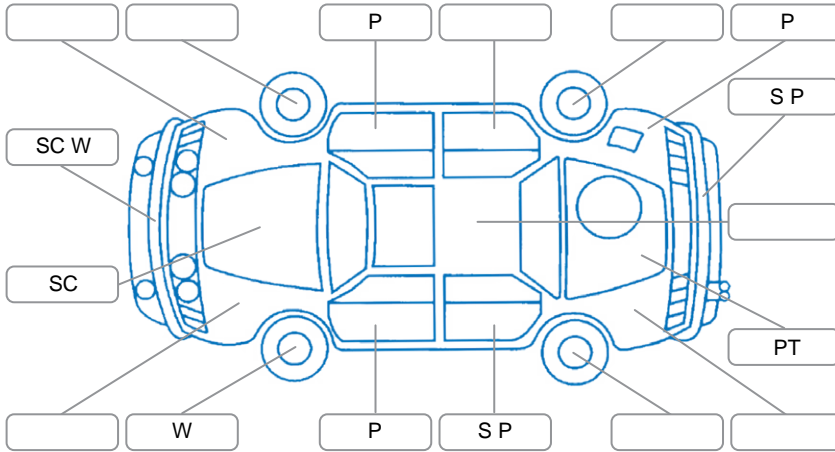

Key
 S = Scratch R = Rust C = Crack * = Decals W = Significant scuffs
 D = Dent PT = Paint defect P = Pin dent SC = Stone Chips

Note: some defects and blemishes may not be displayed in the diagram

Body Inspection Comments

Conditions During Body Inspection: Dry

Under Carriage and Under Bonnet Inspection Comments

2WD

Interior Comments

Seats:	Good
Carpets:	Drivers floor mat average
Panels:	Good
Dashboard:	Good

General Comments