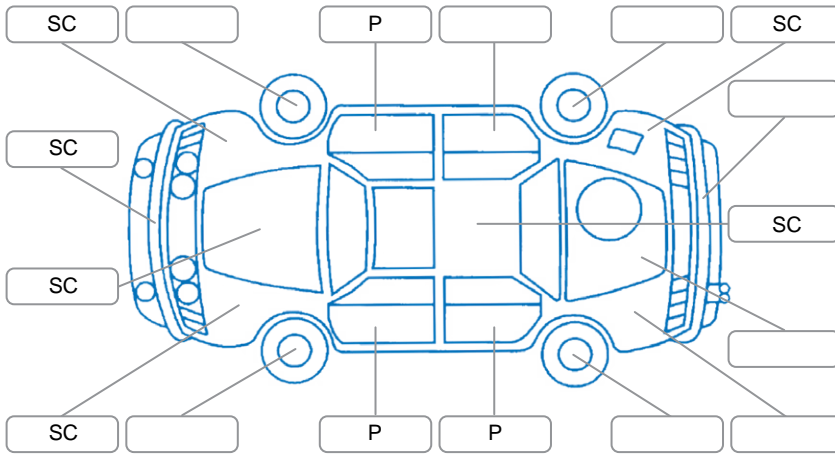

Report ID:	28,276,293	Version:	3
Created:	30 Jun 2026		

Make:	Ford	Model:	Ranger
Body Style:	Utility	Year:	2022
Rego No.:	PFY233	Rego Expiry:	29 Jul 2026
WoF Expiry:	20 May 2027	Odometer:	103,633 Kms
Good No.:	28276293	VIN:	MPBUMFF60NX388036
Next Service:	113,000	Service History:	No

### Key

S = Scratch    R = Rust    C = Crack    \* = Decals    W = Significant scuffs  
 D = Dent    PT = Paint defect    P = Pin dent    SC = Stone Chips

Note: some defects and blemishes may not be displayed in the diagram

### Body Inspection Comments

Drivers sill worn.  
 Stone chips front screen.

Conditions During Body Inspection    Wet