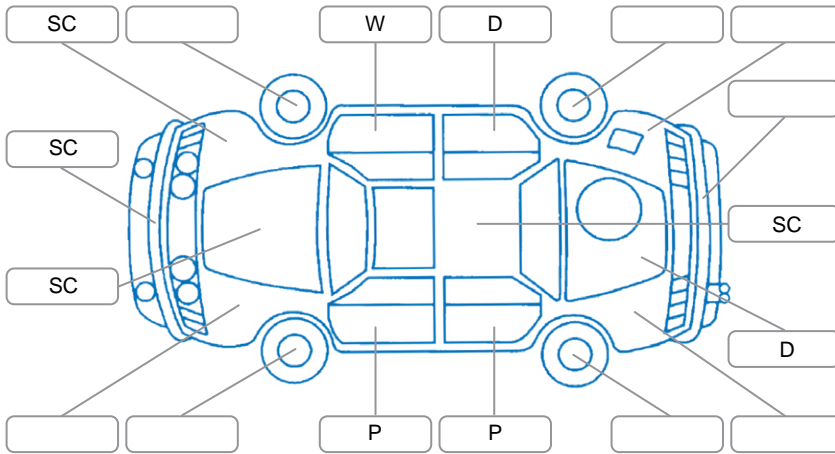

Report ID:	28,276,286	Version:	1
Created:	26 Jun 2026		

Make:	Ford	Model:	Ranger
Body Style:	Utility	Year:	2022
Rego No.:	PGE162	Rego Expiry:	02 Sep 2026
WoF Expiry:	13 May 2027	Odometer:	95,184 Kms
Good No.:	28276286	VIN:	MPBUMFF60NX394260
Next Service:	105,000	Service History:	Yes

Key

S = Scratch R = Rust C = Crack * = Decals W = Significant scuffs
 D = Dent PT = Paint defect P = Pin dent SC = Stone Chips

Note: some defects and blemishes may not be displayed in the diagram

Body Inspection Comments

Conditions During Body Inspection: Dry

Under Carriage and Under Bonnet Inspection Comments

Interior Comments

Seats:	Average
Carpets:	Average
Panels:	Average
Dashboard:	Average

General Comments

Road Conditions During Test Drive	Dry	
Engine Timing Mechanism	Cambelt	
Evidence of Cam Belt Replacement	<input type="checkbox"/> Yes	<input checked="" type="checkbox"/> No
Inspected by:	Samuel Weir	
Published by:	Samuel Weir	
Inspection Date:	26 Jun 2026	