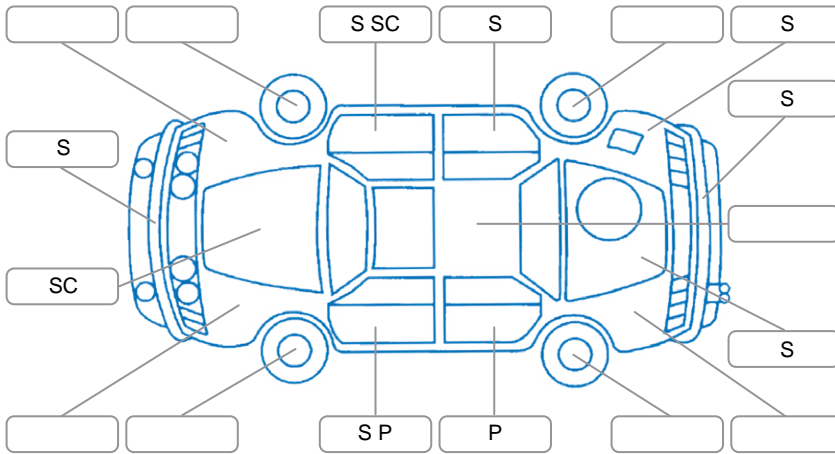

Report ID:	28,276,199	Version:	1
Created:	29 Jun 2026		

Make:	Toyota	Model:	Rav4
Body Style:	SUV	Year:	2021
Rego No.:	NTC43	Rego Expiry:	07 Oct 2026
WoF Expiry:	10 Jul 2027	Odometer:	157,175 Kms
Good No.:	28276199	VIN:	JTMRW3FV30D123536
Next Service:	167000	Service History:	Yes

Key
 S = Scratch R = Rust C = Crack * = Decals W = Significant scuffs
 D = Dent PT = Paint defect P = Pin dent SC = Stone Chips

Note: some defects and blemishes may not be displayed in the diagram

Body Inspection Comments

Goodd

Road Conditions During Test Drive

Dry

Engine Timing Mechanism

Timing Chain

Evidence of Cam Belt Replacement

Yes No

Kms