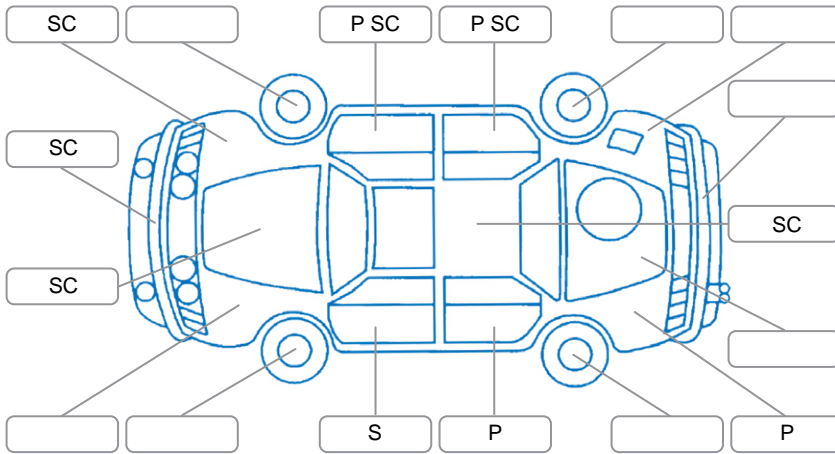

Report ID:	28,276,031	Version:	7
Created:	26 Jun 2026		

Make:	Subaru	Model:	XV
Body Style:	Hatchback	Year:	2016
Rego No.:	QDA954	Rego Expiry:	04 Sep 2026
WoF Expiry:	08 Jul 2027	Odometer:	112,342 Kms
Good No.:	28276031	VIN:	7AT0GF1XX23114001
Next Service:	122340 Kms	Service History:	No

**Key**  
 S = Scratch    R = Rust    C = Crack    \* = Decals    W = Significant scuffs  
 D = Dent    PT = Paint defect    P = Pin dent    SC = Stone Chips

Note: some defects and blemishes may not be displayed in the diagram