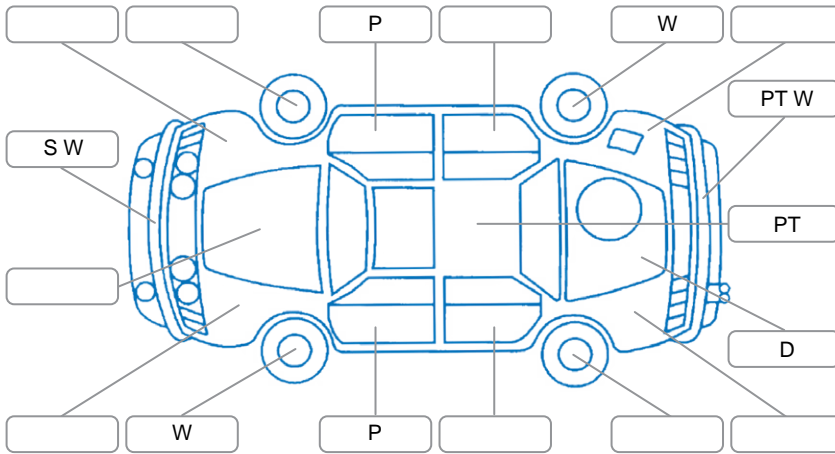

Report ID:	28,276,020	Version:	2
Created:	26 Jun 2026		

Make:	Nissan	Model:	Elgrand
Body Style:	SUV	Year:	2005
Rego No.:	LKE720	Rego Expiry:	22 May 2027
WoF Expiry:	10 Mar 2027	Odometer:	94,333 Kms
Good No.:	28276020	VIN:	7AT0DH6MX18002015
Next Service:	103,800 Kms	Service History:	No

**Key**  
 S = Scratch    R = Rust    C = Crack    \* = Decals    W = Significant scuffs  
 D = Dent    PT = Paint defect    P = Pin dent    SC = Stone Chips

Note: some defects and blemishes may not be displayed in the diagram

### Body Inspection Comments

Rear bumper detaching on right side

Conditions During Body Inspection

Wet