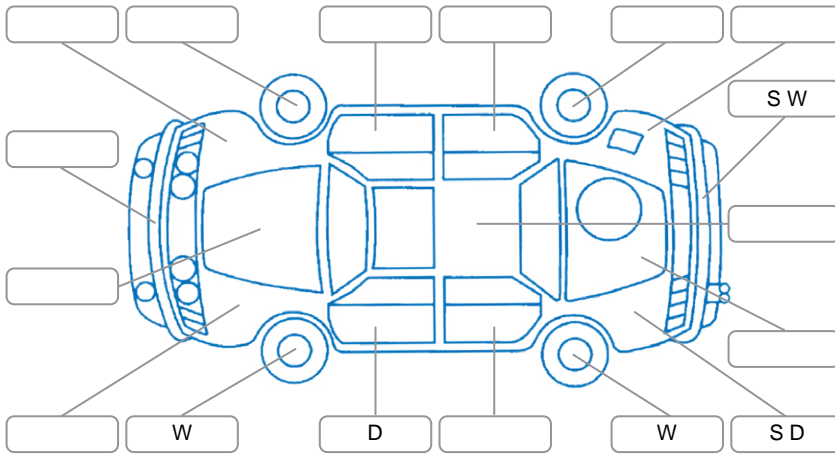

Report ID:	28,275,903	Version:	2
Created:	26 Jun 2026		

Make:	Tesla	Model:	Model Y
Body Style:	SUV	Year:	2023
Rego No.:	QAG902	Rego Expiry:	21 Dec 2026
WoF Expiry:	09 Jun 2027	Odometer:	76,920 Kms
Good No.:	28275903	VIN:	LRWYHCFS6PC861937
Next Service:	n/a	Service History:	No

Key
 S = Scratch R = Rust C = Crack * = Decals W = Significant scuffs
 D = Dent PT = Paint defect P = Pin dent SC = Stone Chips

Note: some defects and blemishes may not be displayed in the diagram

Body Inspection Comments