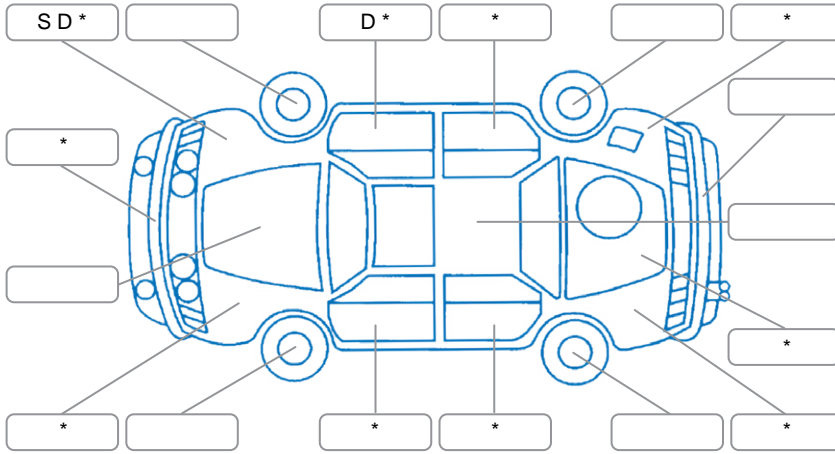

Report ID:	28,275,715	Version:	2
Created:	02 Jul 2026		

Make:	Ford	Model:	Ranger
Body Style:	Utility	Year:	2023
Rego No.:	PZB8	Rego Expiry:	23 Aug 2026
WoF Expiry:	05 Apr 2027	Odometer:	91,413 Kms
Good No.:	28275715	VIN:	MNACMFE60PW270395
Next Service:	105,000 kms	Service History:	Yes

Key

S = Scratch R = Rust C = Crack * = Decals W = Significant scuffs
 D = Dent PT = Paint defect P = Pin dent SC = Stone Chips

Note: some defects and blemishes may not be displayed in the diagram

Body Inspection Comments

Conditions During Body Inspection	Wet
-----------------------------------	-----

Under Carriage and Under Bonnet Inspection Comments

Right front tyre starting wear on edge.

Interior Comments

Seats:	Good
Carpets:	Good
Panels:	Good
Dashboard:	Good