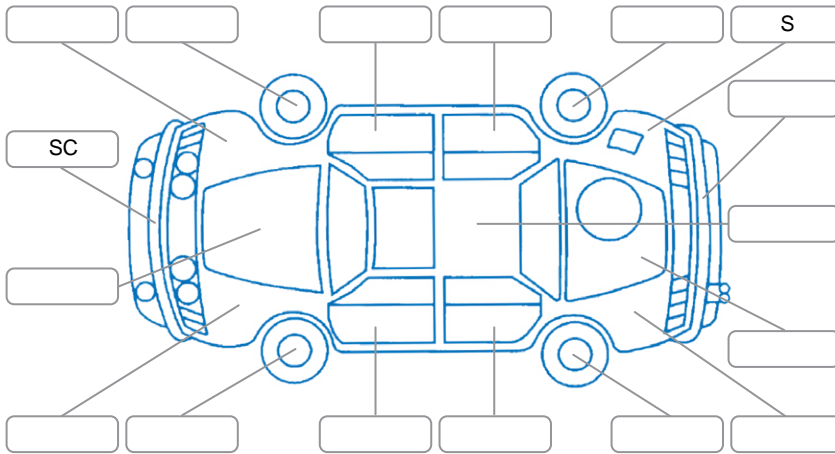

Report ID:	28,275,649	Version:	2
Created:	23 Jun 2026		

Make:	Tesla	Model:	Model Y
Body Style:	SUV	Year:	2024
Rego No.:	QJW752	Rego Expiry:	30 Apr 2027
WoF Expiry:	01 May 2027	Odometer:	22,895 Kms
Good No.:	28275649	VIN:	LRWYHCFS1PC347848
Next Service:	n/a	Service History:	No

Key
 S = Scratch R = Rust C = Crack * = Decals W = Significant scuffs
 D = Dent PT = Paint defect P = Pin dent SC = Stone Chips

Note: some defects and blemishes may not be displayed in the diagram

Body Inspection Comments