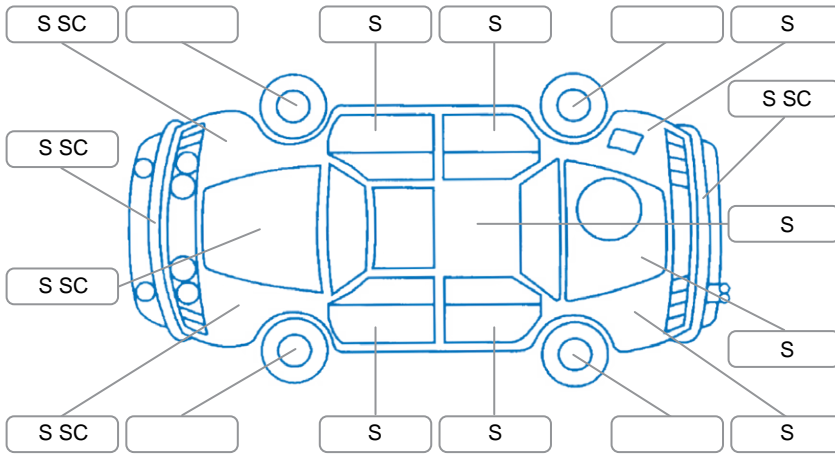

Report ID:	28,275,552	Version:	1
Created:	03 Jul 2026		

Make:	Ford	Model:	Focus
Body Style:	Hatchback	Year:	2017
Rego No.:	KJM482	Rego Expiry:	09 Aug 2026
WoF Expiry:	11 Feb 2027	Odometer:	164,560 Kms
Good No.:	28275552	VIN:	MPB3XXMXC3GE51249
Next Service:	174,560	Service History:	Yes

Key
 S = Scratch R = Rust C = Crack * = Decals W = Significant scuffs
 D = Dent PT = Paint defect P = Pin dent SC = Stone Chips

Note: some defects and blemishes may not be displayed in the diagram

Body Inspection Comments

Conditions During Body Inspection: Wet

Under Carriage and Under Bonnet Inspection Comments

Interior Comments

Seats:	marks
Carpets:	Average
Panels:	Average
Dashboard:	Average

General Comments

Road Conditions During Test Drive	Wet
Engine Timing Mechanism	Timing Chain
Evidence of Cam Belt Replacement	<input type="checkbox"/> Yes <input type="checkbox"/> No Kms
Inspected by:	Gary Adams
Published by:	Saxon Ewen
Inspection Date:	26 Jun 2026