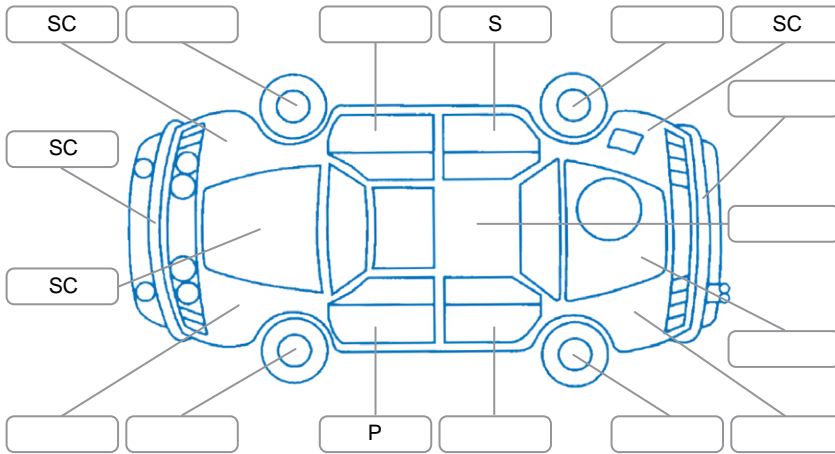

Report ID:	28,275,478	Version:	2
Created:	01 Jul 2026		

Make:	Ford	Model:	Ranger
Body Style:	Utility	Year:	2021
Rego No.:	RUF617	Rego Expiry:	06 Aug 2026
WoF Expiry:	07 May 2027	Odometer:	115,904 Kms
Good No.:	28275478	VIN:	MNAUMFF50MW138872
Next Service:	130475	Service History:	Yes

**Key**  
 S = Scratch    R = Rust    C = Crack    \* = Decals    W = Significant scuffs  
 D = Dent    PT = Paint defect    P = Pin dent    SC = Stone Chips

Note: some defects and blemishes may not be displayed in the diagram