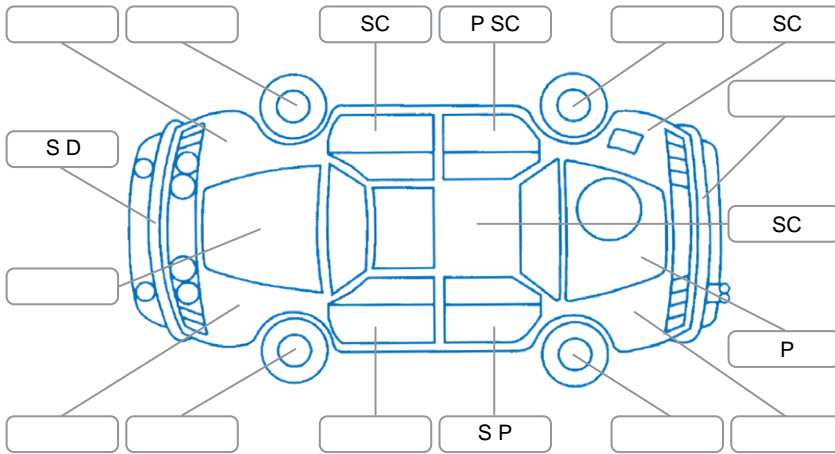

Report ID:	28,275,445	Version:	9
Created:	03 Jul 2026		

Make:	Suzuki	Model:	Swift
Body Style:	Hatchback	Year:	2012
Rego No.:	GKL690	Rego Expiry:	30 Sep 2026
WoF Expiry:	19 Jun 2027	Odometer:	254,430 Kms
Good No.:	28275445	VIN:	JSAFZC32S00101466
Next Service:	264,430 kms	Service History:	No

**Key**  
 S = Scratch    R = Rust    C = Crack    \* = Decals    W = Significant scuffs  
 D = Dent    PT = Paint defect    P = Pin dent    SC = Stone Chips

Note: some defects and blemishes may not be displayed in the diagram