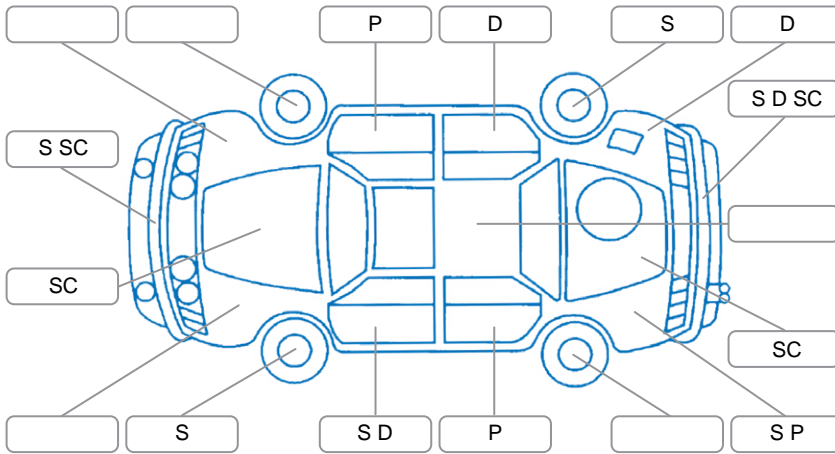

**Key**  
 S = Scratch    R = Rust    C = Crack    \* = Decals    W = Significant scuffs  
 D = Dent    PT = Paint defect    P = Pin dent    SC = Stone Chips

Note: some defects and blemishes may not be displayed in the diagram

### Body Inspection Comments

Right taillight cracked.

Conditions During Body Inspection

Wet