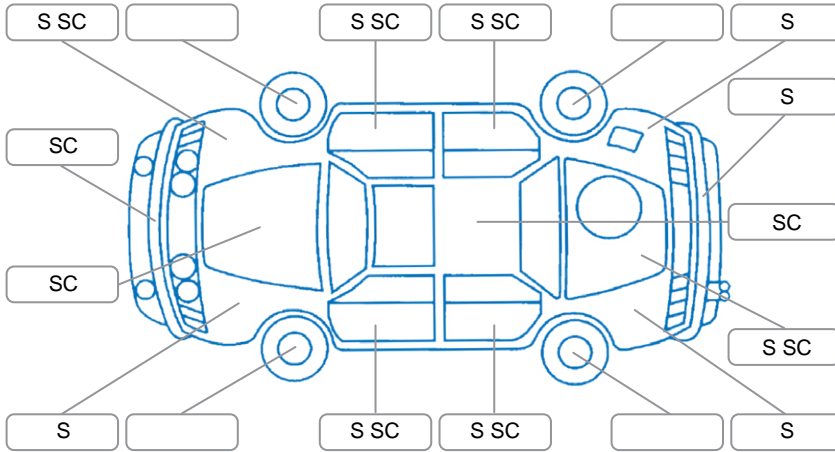

Report ID:	28,275,413	Version:	3
Created:	26 Jun 2026		

Make:	Honda	Model:	Vezel
Body Style:	Hatchback	Year:	2014
Rego No.:	QRA899	Rego Expiry:	23 Jun 2026
WoF Expiry:	25 Apr 2027	Odometer:	130,183 Kms
Good No.:	28275413	VIN:	7AT08GDHX24050868
Next Service:	140,179 Kms	Service History:	No

Key

S = Scratch R = Rust C = Crack * = Decals W = Significant scuffs
 D = Dent PT = Paint defect P = Pin dent SC = Stone Chips

Note: some defects and blemishes may not be displayed in the diagram

Body Inspection Comments

Road Conditions During Test Drive Dry

Engine Timing Mechanism Timing Chain

Evidence of Cam Belt Replacement Yes No Kms

Inspected by: Troy Smith

Published by: Shanna Bullion

Inspection Date: 23 Jun 2026

	OK	Requires Attention	N/A
Engine			
Oil level	✓		
Smoke & fumes	✓		
Engine performance	✓		
Noise	✓		
Coolant condition	✓		
Cooling performance	✓		
Radiator / Hoses (visual)	✓		
Transmission			
Operation	✓		
Noise	✓		
Clutch			✓
CV joints	✓		
Wheel bearings	✓		
Brakes			
Performance	✓		
Hand brake	✓		
Tyres (lowest observed tread depth of tyres)			
Left front			3.5 mm
Right front			3.0 mm
Left rear			3.5 mm
Right rear			4.5 mm
Spare		N/A	
Suspension			
Suspension performance	✓		
Steering performance	✓		
Shock absorbers	✓		
Air Conditioning / Heater			
Operation	✓		
Electrical / Accessories			
Head lights	✓		
Tail lights	✓		
Indicators	✓		
Dashboard warning lights	✓		
Wipers (front & rear)	✓		
Window winder FL	✓		
Window winder FR	✓		
Window winder RL	✓		
Window winder RR	✓		
Rear view mirrors	✓		
Radio (basic test only)	✓		
CD (basic test only)			✓
Number of keys	2		
Central locking	✓		
Remote locking	✓		
Sat. nav. (basic test only)			✓
Reversing camera	✓		