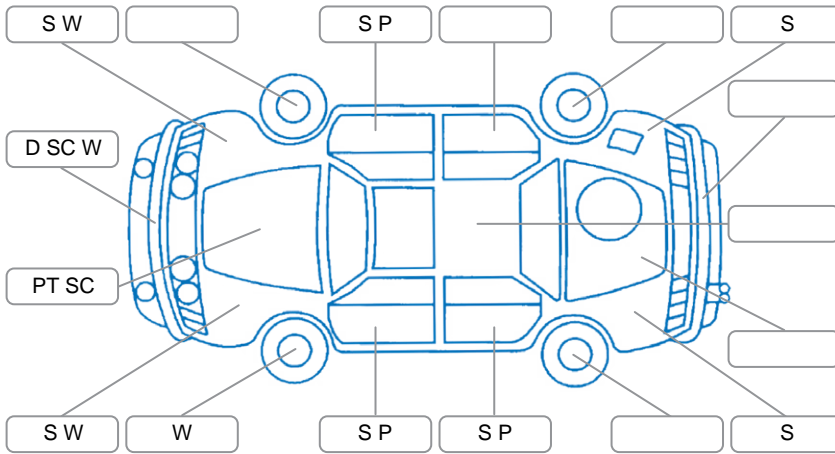

Report ID:	28,274,892	Version:	3
Created:	27 Jun 2026		

Make:	Toyota	Model:	Hilux
Body Style:	Utility	Year:	2018
Rego No.:	LFR422	Rego Expiry:	27 Aug 2026
WoF Expiry:	16 Feb 2027	Odometer:	191,195 Miles
Good No.:	28274892	VIN:	MR0JA3CD800090937
Next Service:	18/6/27 or 206000km	Service History:	Yes

Key
 S = Scratch R = Rust C = Crack * = Decals W = Significant scuffs
 D = Dent PT = Paint defect P = Pin dent SC = Stone Chips

Note: some defects and blemishes may not be displayed in the diagram

Body Inspection Comments

Decal remnants in paint on bonnet.

Conditions During Body Inspection	Wet
-----------------------------------	-----

Under Carriage and Under Bonnet Inspection Comments

Surface corrosion on radiator support bar.