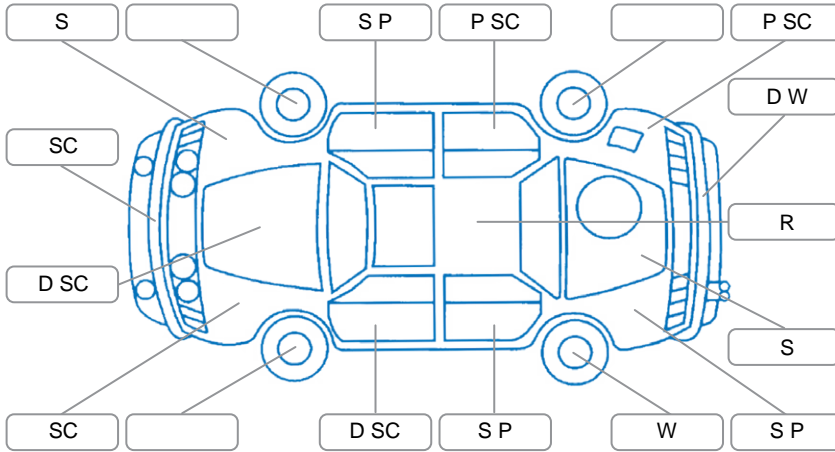

Report ID:	28,274,859	Version:	3
Created:	24 Jun 2026		

Make:	Toyota	Model:	Hilux
Body Style:	Utility	Year:	2018
Rego No.:	LEK920	Rego Expiry:	27 Aug 2026
WoF Expiry:	26 Dec 2026	Odometer:	222,708 Kms
Good No.:	28274859	VIN:	MR0JA3CD000095162
Next Service:	5/5/27 or 236000km	Service History:	Yes

Key

S = Scratch R = Rust C = Crack * = Decals W = Significant scuffs
 D = Dent PT = Paint defect P = Pin dent SC = Stone Chips

Note: some defects and blemishes may not be displayed in the diagram

Body Inspection Comments

Stone chips in windscreen.
 Corrosion in roof above top of windscreen.

Conditions During Body Inspection Wet

Under Carriage and Under Bonnet Inspection Comments

Interior Comments

Seats:	Average
Carpets:	Good
Panels:	Average
Dashboard:	Good