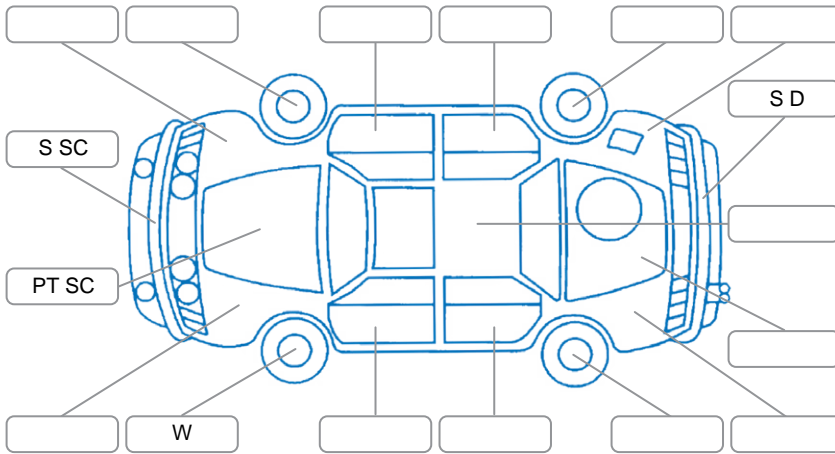

Report ID:	28,274,669	Version:	1
Created:	26 Jun 2026		

Make:	Nissan	Model:	Fuga
Body Style:	Sedan	Year:	2006
Rego No.:	RFQ247	Rego Expiry:	25 Sep 2026
WoF Expiry:	26 Jun 2027	Odometer:	114,693 Kms
Good No.:	28274669	VIN:	7AT0DH8GX18151056
Next Service:	125,000kms	Service History:	No

Key

S = Scratch R = Rust C = Crack * = Decals W = Significant scuffs
 D = Dent PT = Paint defect P = Pin dent SC = Stone Chips

Note: some defects and blemishes may not be displayed in the diagram

Body Inspection Comments

Road Conditions During Test Drive

Dry

Engine Timing Mechanism

Timing Chain

Evidence of Cam Belt Replacement

Yes No

Kms

Inspected by: Yuki Itohara