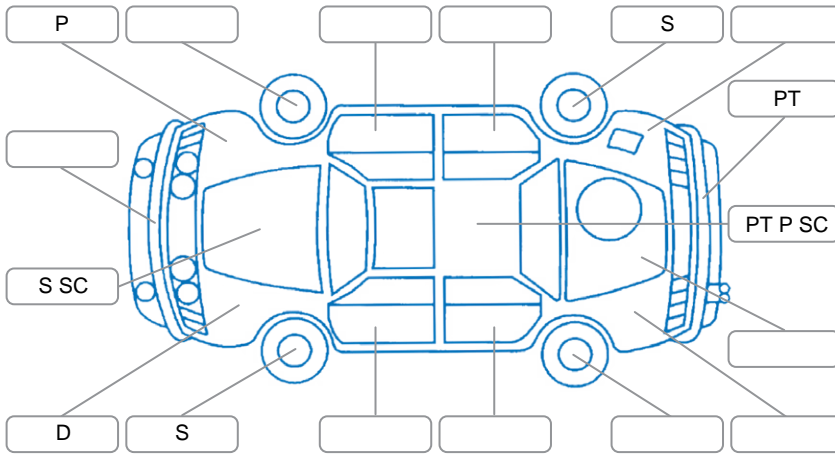

Key
 S = Scratch R = Rust C = Crack * = Decals W = Significant scuffs
 D = Dent PT = Paint defect P = Pin dent SC = Stone Chips

Note: some defects and blemishes may not be displayed in the diagram

Body Inspection Comments

Conditions During Body Inspection: Dry

Under Carriage and Under Bonnet Inspection Comments

Interior Comments

Seats:	Good
Carpets:	Good
Panels:	Good
Dashboard:	Good

General Comments

Road Conditions During Test Drive	Dry	
Engine Timing Mechanism	Timing Chain	
Evidence of Cam Belt Replacement	<input type="checkbox"/> Yes <input type="checkbox"/> No	Kms
Inspected by:	Eleoit Kumar	
Published by:	Sam Huang	
Inspection Date:	22 Jun 2026	