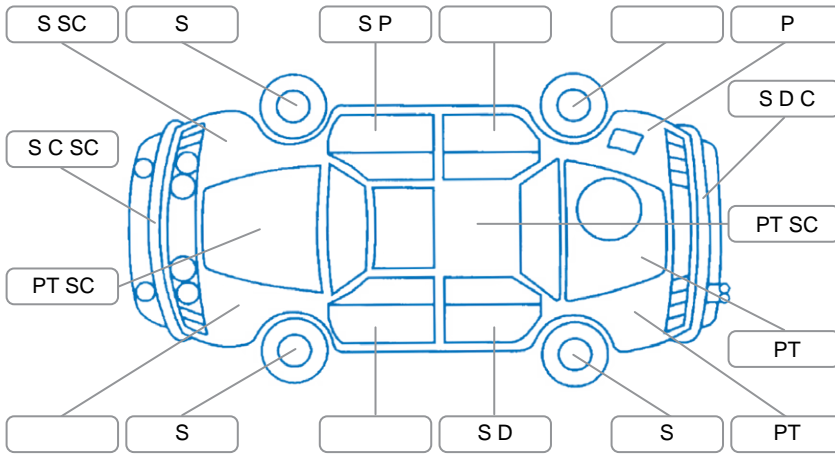

Report ID:	28,274,567	Version:	1
Created:	23 Jun 2026		

Make:	Toyota	Model:	Wish
Body Style:	People Mover	Year:	2006
Rego No.:	KHU469	Rego Expiry:	16 Nov 2026
WoF Expiry:	09 Oct 2026	Odometer:	306,400 Kms
Good No.:	28274567	VIN:	7AT0H64BX16026197
Next Service:	312,126km	Service History:	No

Key
 S = Scratch R = Rust C = Crack * = Decals W = Significant scuffs
 D = Dent PT = Paint defect P = Pin dent SC = Stone Chips

Note: some defects and blemishes may not be displayed in the diagram

Body Inspection Comments

Bonnet garnish is loose.

Conditions During Body Inspection

Dry

Under Carriage and Under Bonnet Inspection Comments

Engine oil leak.
 Front tyres are unroadworthy.

Interior Comments

Seats:	Good
Carpets:	Good
Panels:	Good
Dashboard:	Good, instrument cluster glued in place.

General Comments

Engine rattles & runs rough for a few seconds on cold start.

Road Conditions During Test Drive	Dry	
Engine Timing Mechanism	Timing Chain	
Evidence of Cam Belt Replacement	<input type="checkbox"/> Yes <input type="checkbox"/> No	Kms
Inspected by:	Blair Robertson	
Published by:	Blair Robertson	
Inspection Date:	23 Jun 2026	