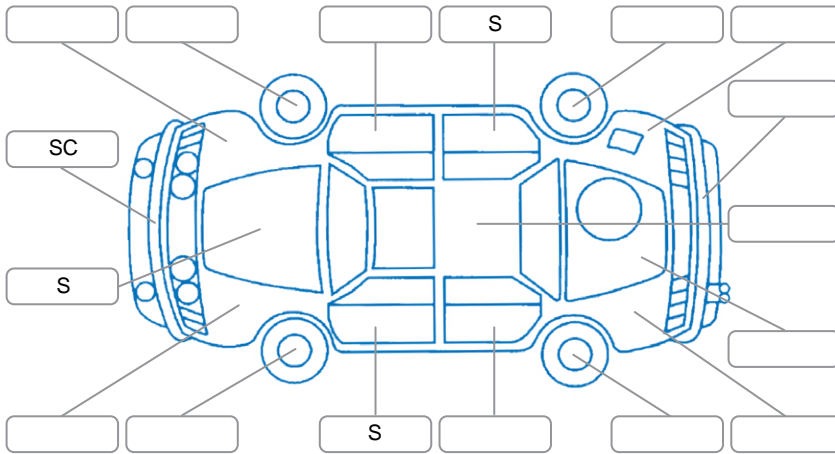

Report ID:	28,274,454	Version:	1
Created:	23 Jun 2026		

Make:	Hyundai	Model:	Kona
Body Style:	SUV	Year:	2020
Rego No.:	NDN15	Rego Expiry:	31 Aug 2026
WoF Expiry:	14 Nov 2026	Odometer:	93,200 Kms
Good No.:	28274454	VIN:	KMHK281AMLU597637
Next Service:	102921	Service History:	Yes

**Key**

S = Scratch    R = Rust    C = Crack    \* = Decals    W = Significant scuffs  
 D = Dent    PT = Paint defect    P = Pin dent    SC = Stone Chips

Note: some defects and blemishes may not be displayed in the diagram