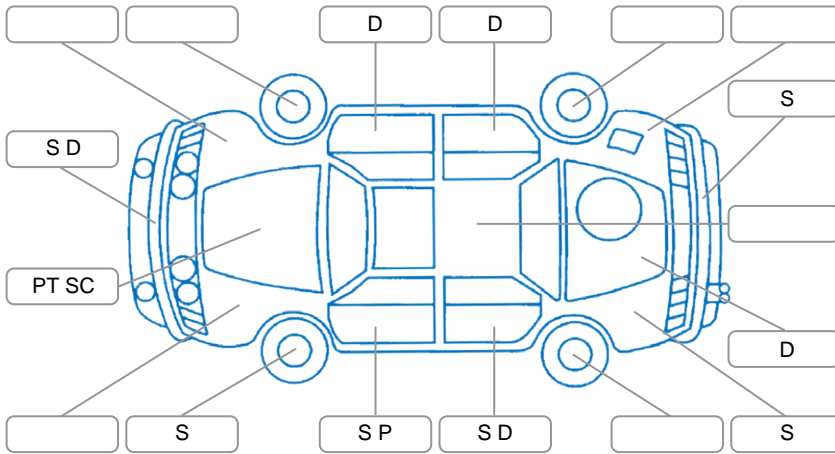

Report ID:	28,274,047	Version:	2
Created:	01 Jul 2026		

Make:	Subaru	Model:	Exiga
Body Style:	Wagon	Year:	2015
Rego No.:	QNS392	Rego Expiry:	03 Apr 2027
WoF Expiry:	29 May 2027	Odometer:	120,493 Kms
Good No.:	28274047	VIN:	7AT0GF1RX24017528
Next Service:	130500 Kms	Service History:	No

Key
 S = Scratch R = Rust C = Crack * = Decals W = Significant scuffs
 D = Dent PT = Paint defect P = Pin dent SC = Stone Chips

Note: some defects and blemishes may not be displayed in the diagram

Body Inspection Comments

Minor Windscreen stone chips. Both right door panels and L/R door wavy.

Conditions During Body Inspection Dry

Under Carriage and Under Bonnet Inspection Comments

Interior Comments

Seats:	Average
Carpets:	Average
Panels:	Average
Dashboard:	Average