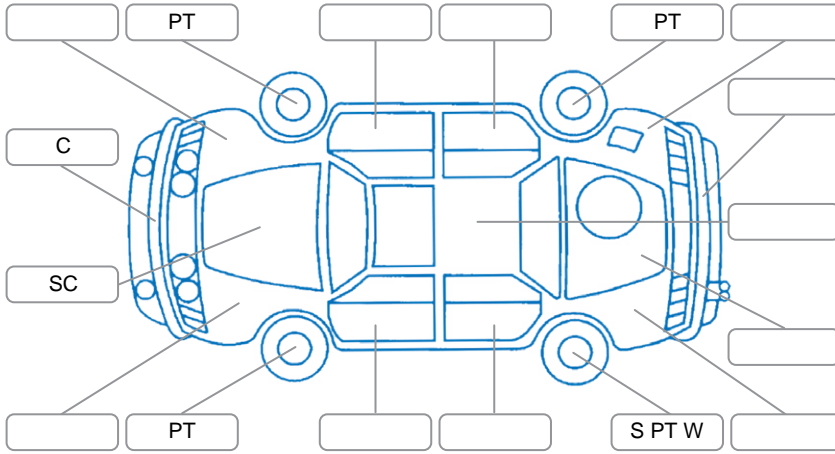

Report ID:	28,273,909	Version:	1
Created:	03 Jul 2026		

Make:	KIA	Model:	Sorento
Body Style:	SUV	Year:	2016
Rego No.:	JQH616	Rego Expiry:	15 Feb 2027
WoF Expiry:	10 Dec 2026	Odometer:	223,572 Kms
Good No.:	28273909	VIN:	KNAPH81BSF5105503
Next Service:	228000	Service History:	Yes

Key

S = Scratch R = Rust C = Crack * = Decals W = Significant scuffs
 D = Dent PT = Paint defect P = Pin dent SC = Stone Chips

Note: some defects and blemishes may not be displayed in the diagram

Body Inspection Comments

Conditions During Body Inspection: Dry

Under Carriage and Under Bonnet Inspection Comments

Rear differential bush worn, rear tyres wearing on edges

Interior Comments

Seats:	Good
Carpets:	Good
Panels:	Good
Dashboard:	Good