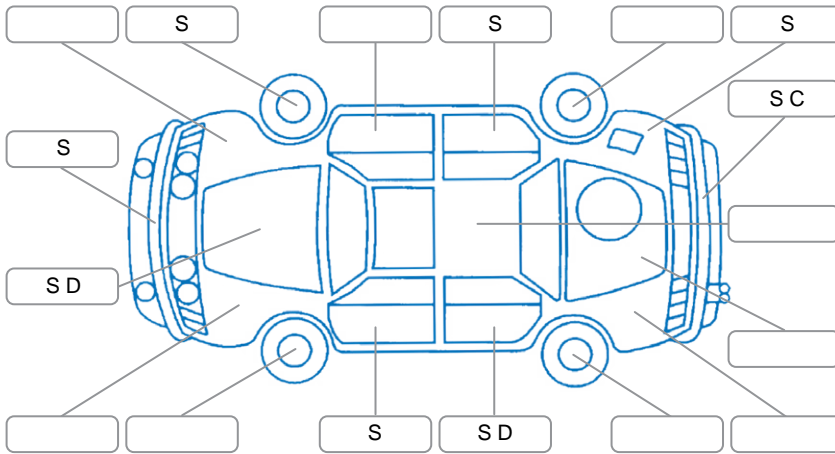

Report ID:	28,273,868	Version:	2
Created:	30 Jun 2026		

Make:	Hyundai	Model:	Santa FE
Body Style:	SUV	Year:	2021
Rego No.:	NMR970	Rego Expiry:	30 Mar 2027
WoF Expiry:	22 Jun 2027	Odometer:	95,541 Kms
Good No.:	28273868	VIN:	KMHS381HWMU367208
Next Service:	105000	Service History:	Yes

**Key**  
 S = Scratch    R = Rust    C = Crack    \* = Decals    W = Significant scuffs  
 D = Dent    PT = Paint defect    P = Pin dent    SC = Stone Chips

Note: some defects and blemishes may not be displayed in the diagram