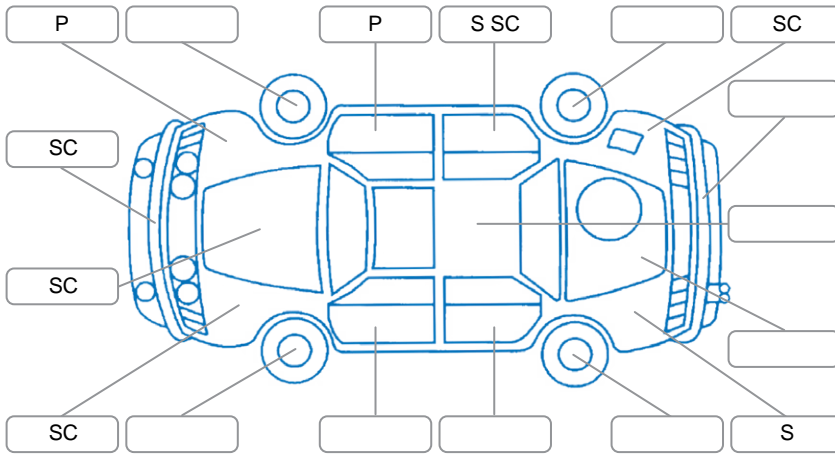

**Key**  
 S = Scratch    R = Rust    C = Crack    \* = Decals    W = Significant scuffs  
 D = Dent    PT = Paint defect    P = Pin dent    SC = Stone Chips

Note: some defects and blemishes may not be displayed in the diagram

### Body Inspection Comments

Left taillight condensation  
 Driver door check strap clicking

Conditions During Body Inspection    Dry