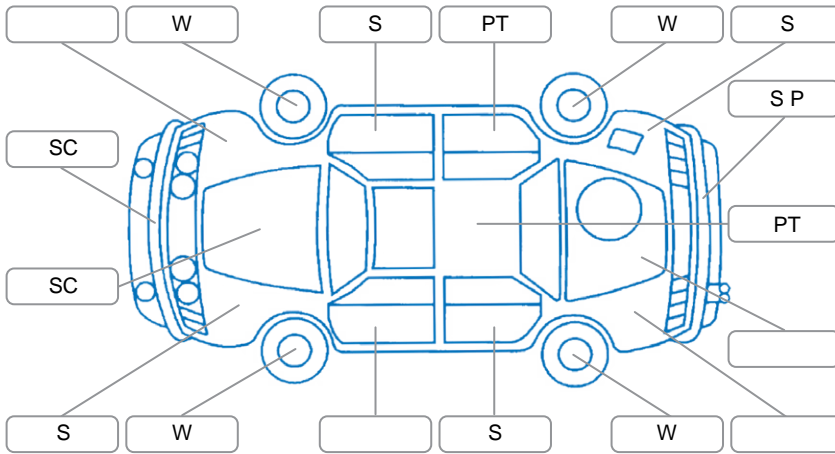

Report ID:	28,273,823	Version:	1
Created:	23 Jun 2026		

Make:	Toyota	Model:	Corolla
Body Style:	Hatchback	Year:	2006
Rego No.:	DCP122	Rego Expiry:	08 Jul 2026
WoF Expiry:	08 Jun 2027	Odometer:	172,548 Kms
Good No.:	28273823	VIN:	JTDKR22E000231547
Next Service:	182000	Service History:	No

Key

S = Scratch R = Rust C = Crack * = Decals W = Significant scuffs
 D = Dent PT = Paint defect P = Pin dent SC = Stone Chips

Note: some defects and blemishes may not be displayed in the diagram

Body Inspection Comments

- Right from wing mirror different colour
- Stonechips on windscreen
- Boot struts not working properly

Conditions During Body Inspection: Dry

Under Carriage and Under Bonnet Inspection Comments

- Front wheel drive
- Oil leak