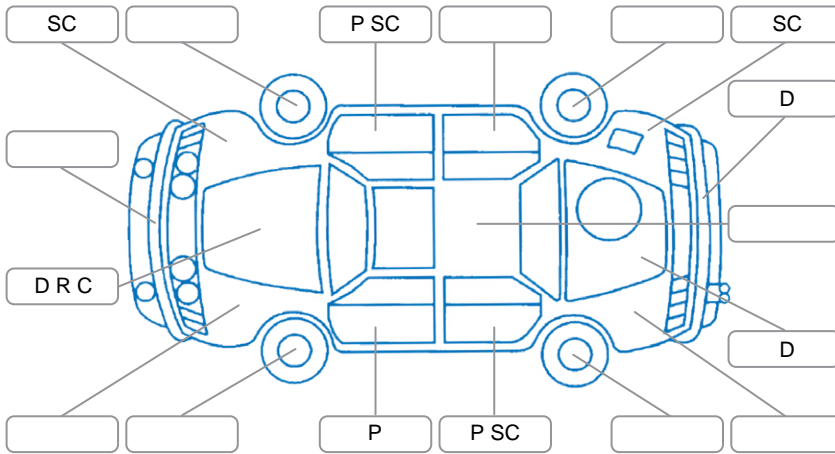

Report ID:	28,273,810	Version:	1
Created:	25 Jun 2026		

Make:	Mercedes-Benz	Model:	Vito
Body Style:	Van	Year:	2017
Rego No.:	KLS775	Rego Expiry:	20 Sep 2026
WoF Expiry:	05 May 2027	Odometer:	269,325 Kms
Good No.:	28273810	VIN:	WDF44760123256008
Next Service:	285800	Service History:	No

**Key**  
 S = Scratch    R = Rust    C = Crack    \* = Decals    W = Significant scuffs  
 D = Dent    PT = Paint defect    P = Pin dent    SC = Stone Chips

Note: some defects and blemishes may not be displayed in the diagram