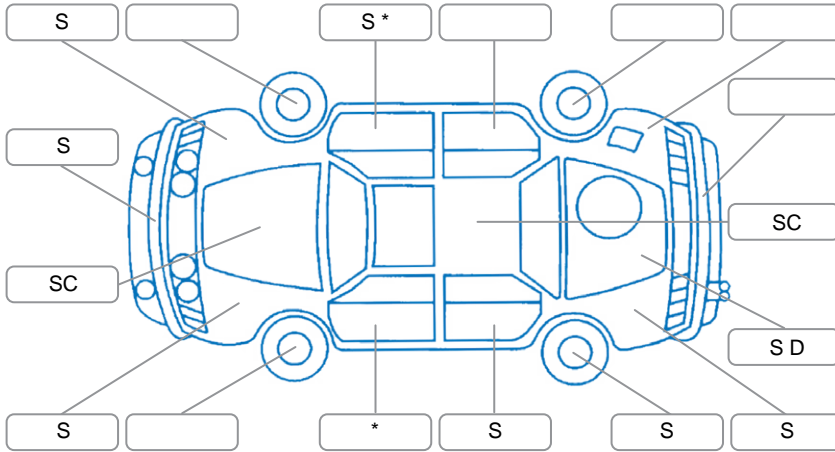

Report ID:	28,273,796	Version:	1
Created:	23 Jun 2026		

Make:	Ford	Model:	Ranger
Body Style:	Utility	Year:	2021
Rego No.:	NUG481	Rego Expiry:	17 Aug 2026
WoF Expiry:	03 Jul 2027	Odometer:	216,950 Kms
Good No.:	28273796	VIN:	MNAUMFF50MW170100
Next Service:	217000	Service History:	Yes

### Key

S = Scratch    R = Rust    C = Crack    \* = Decals    W = Significant scuffs  
 D = Dent    PT = Paint defect    P = Pin dent    SC = Stone Chips

Note: some defects and blemishes may not be displayed in the diagram