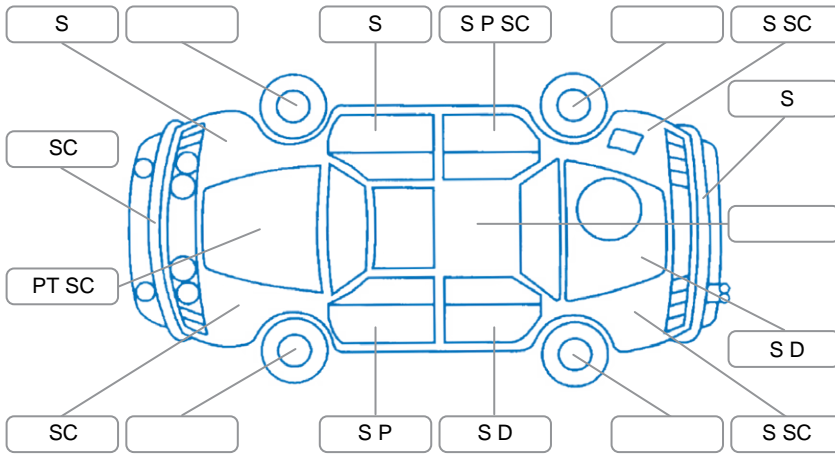

Report ID:	28,273,783	Version:	3
Created:	01 Jul 2026		

Make:	Holden	Model:	Colorado
Body Style:	Utility	Year:	2012
Rego No.:	QFS451	Rego Expiry:	28 Sep 2026
WoF Expiry:	12 Mar 2027	Odometer:	303,622 Kms
Good No.:	28273783	VIN:	MMU148MH0DH603718
Next Service:	1/07/27 313500	Service History:	Yes

Key
 S = Scratch R = Rust C = Crack * = Decals W = Significant scuffs
 D = Dent PT = Paint defect P = Pin dent SC = Stone Chips

Note: some defects and blemishes may not be displayed in the diagram

Body Inspection Comments

Stone chips in windscreen.
 Missing left front window visor.

Conditions During Body Inspection Wet

Under Carriage and Under Bonnet Inspection Comments

Interior Comments

Seats:	Average
Carpets:	Good
Panels:	Good
Dashboard:	Good