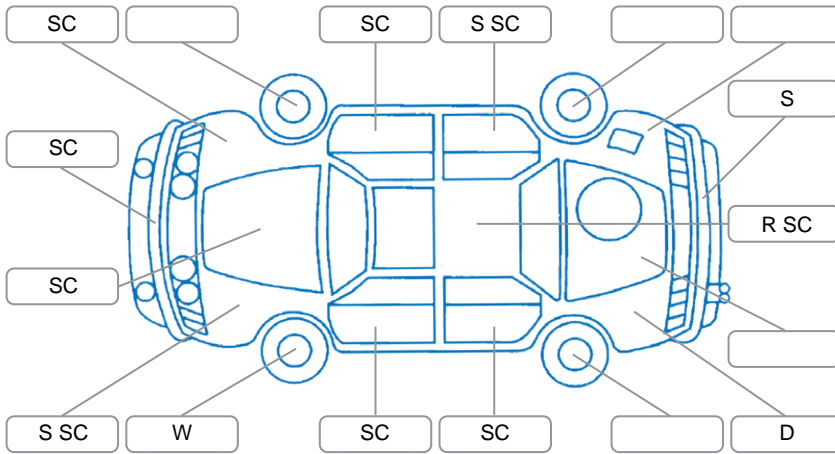

Report ID:	28,273,712	Version:	2
Created:	29 Jun 2026		

Make:	Mazda	Model:	CX-30
Body Style:	SUV	Year:	2020
Rego No.:	MYT931	Rego Expiry:	21 Jul 2026
WoF Expiry:	09 Jul 2027	Odometer:	88,382 Kms
Good No.:	28273712	VIN:	MMODM2W7A0W100573
Next Service:	95000kms	Service History:	No

Key

S = Scratch R = Rust C = Crack * = Decals W = Significant scuffs
 D = Dent PT = Paint defect P = Pin dent SC = Stone Chips

Note: some defects and blemishes may not be displayed in the diagram

Body Inspection Comments