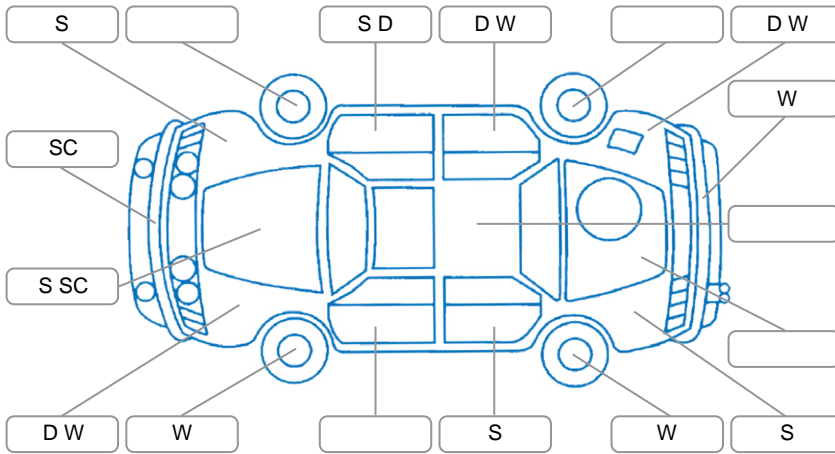

Report ID:	28,273,627	Version:	1
Created:	23 Jun 2026		

Make:	Holden	Model:	Commodore
Body Style:	Sedan	Year:	2019
Rego No.:	MDD292	Rego Expiry:	10 Aug 2026
WoF Expiry:	23 Jul 2026	Odometer:	215,466 Kms
Good No.:	28273627	VIN:	W0VZS6EC7J1111055
Next Service:	11/4/25 or 298788km	Service History:	Yes

Key

S = Scratch R = Rust C = Crack * = Decals W = Significant scuffs
 D = Dent PT = Paint defect P = Pin dent SC = Stone Chips

Note: some defects and blemishes may not be displayed in the diagram

Body Inspection Comments

Windscreen cracked.

Conditions During Body Inspection

Dry

Under Carriage and Under Bonnet Inspection Comments

RH front and LH rear tyres bald.

Interior Comments

Seats:	Good
Carpets:	Average
Panels:	Good
Dashboard:	Good