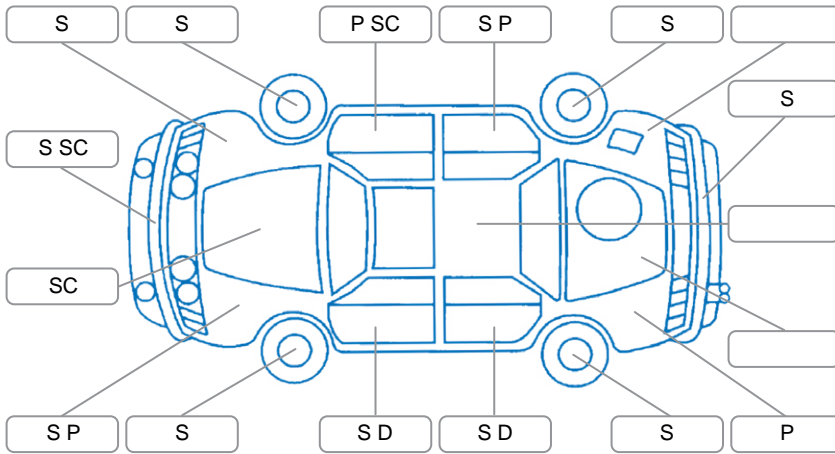

Report ID:	28,273,615	Version:	2
Created:	22 Jun 2026		

Make:	Ford	Model:	Kuga
Body Style:	SUV	Year:	2016
Rego No.:	JTG962	Rego Expiry:	28 Apr 2027
WoF Expiry:	16 Mar 2027	Odometer:	145,227 Kms
Good No.:	28273615	VIN:	WF0AXXWPM57012
Next Service:	157000 Kms	Service History:	No

Key
 S = Scratch R = Rust C = Crack * = Decals W = Significant scuffs
 D = Dent PT = Paint defect P = Pin dent SC = Stone Chips

Note: some defects and blemishes may not be displayed in the diagram

Body Inspection Comments