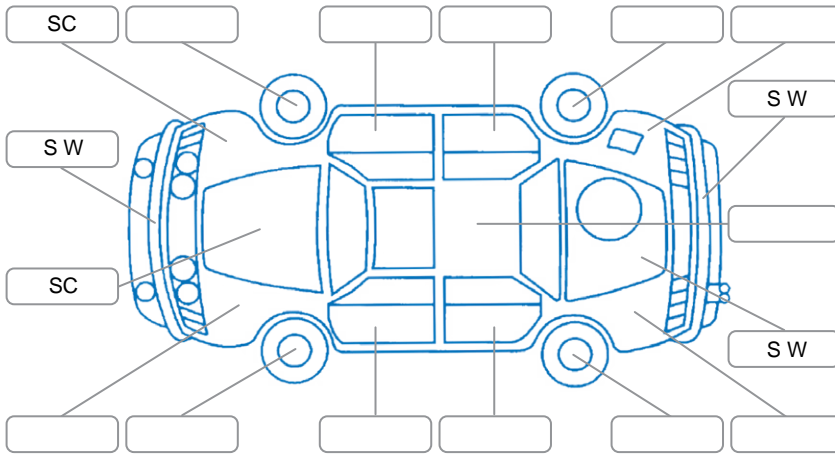

Report ID:	28,273,604	Version:	1
Created:	27 Jun 2026		

Make:	BMW	Model:	X3
Body Style:	SUV	Year:	2010
Rego No.:	LYL80	Rego Expiry:	10 Jul 2026
WoF Expiry:	19 Dec 2026	Odometer:	137,655 Kms
Good No.:	28273604	VIN:	WBAPC72030WG62535
Next Service:	140882km	Service History:	No

Key
 S = Scratch R = Rust C = Crack * = Decals W = Significant scuffs
 D = Dent PT = Paint defect P = Pin dent SC = Stone Chips

Note: some defects and blemishes may not be displayed in the diagram

Body Inspection Comments

Conditions During Body Inspection: Wet

Under Carriage and Under Bonnet Inspection Comments

Oil level low. Coolant level low. Signs of coolant leak around expansion tank. Oil leaks present.

Interior Comments