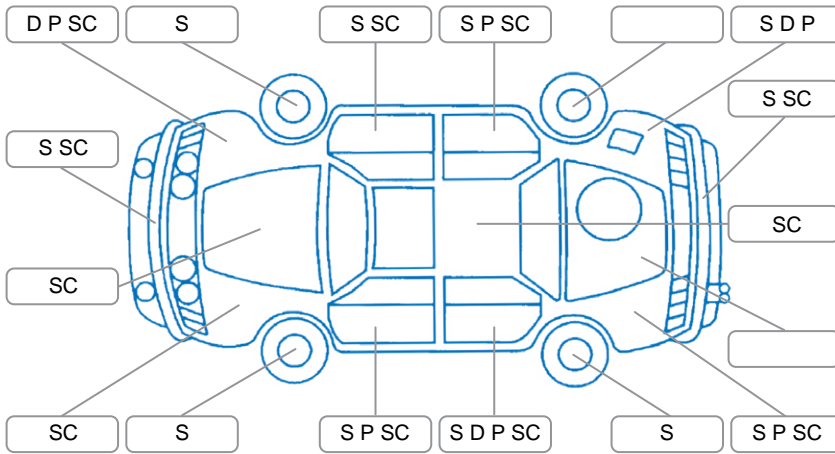

Report ID:	28,273,457	Version:	3
Created:	06 Jul 2026		

Make:	Honda	Model:	Jazz
Body Style:	Hatchback	Year:	2017
Rego No.:	KLU658	Rego Expiry:	29 Mar 2027
WoF Expiry:	13 Mar 2027	Odometer:	151,597 Kms
Good No.:	28273457	VIN:	JHMGK3830HX201214
Next Service:	136,000 Kms	Service History:	No

Key
 S = Scratch R = Rust C = Crack * = Decals W = Significant scuffs
 D = Dent PT = Paint defect P = Pin dent SC = Stone Chips

Note: some defects and blemishes may not be displayed in the diagram

Body Inspection Comments

Conditions During Body Inspection: Wet Dry

Under Carriage and Under Bonnet Inspection Comments

Interior Comments

Seats:	Good
Carpets:	Good
Panels:	Good
Dashboard:	Good

General Comments

Road Conditions During Test Drive	Wet	
Engine Timing Mechanism	Timing Chain	
Evidence of Cam Belt Replacement	<input type="checkbox"/> Yes <input type="checkbox"/> No	Kms
Inspected by:	Troy Smith	
Published by:	Shanna Bullion	
Inspection Date:	24 Jun 2026	