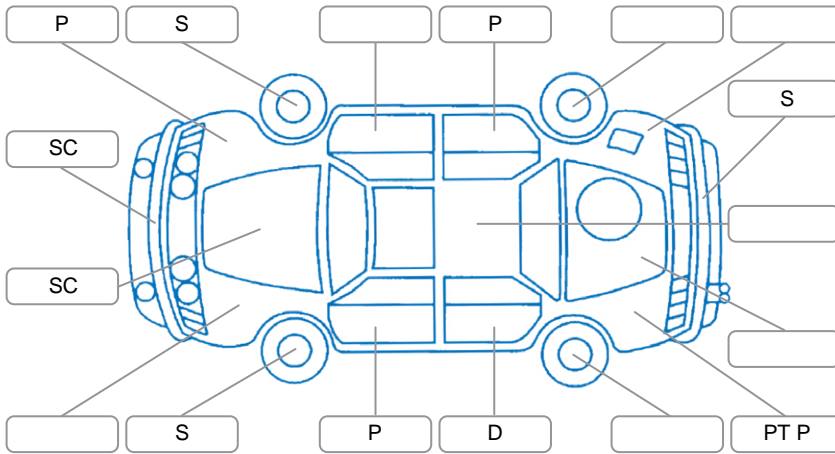

Report ID:	28,273,426	Version:	2
Created:	29 Jun 2026		

Make:	Ford	Model:	Falcon
Body Style:	Sedan	Year:	2010
Rego No.:	FKK634	Rego Expiry:	10 Jan 2027
WoF Expiry:	26 May 2027	Odometer:	189,288 Kms
Good No.:	28273426	VIN:	6FPAAAJGSWAT23914
Next Service:	162,534kms	Service History:	No

**Key**  
 S = Scratch    R = Rust    C = Crack    \* = Decals    W = Significant scuffs  
 D = Dent    PT = Paint defect    P = Pin dent    SC = Stone Chips

Note: some defects and blemishes may not be displayed in the diagram