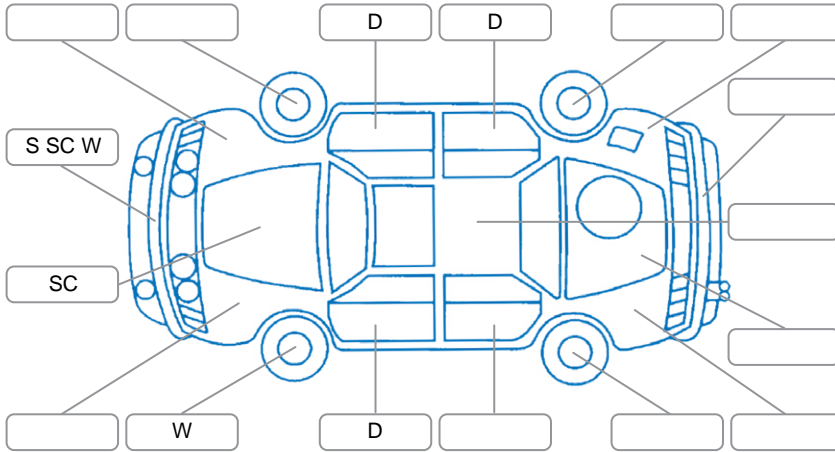

Report ID:	28,273,248	Version:	1
Created:	03 Jul 2026		

Make:	KIA	Model:	Sportage
Body Style:	SUV	Year:	2013
Rego No.:	HBG699	Rego Expiry:	29 Oct 2026
WoF Expiry:	24 Feb 2027	Odometer:	234,042 Kms
Good No.:	28273248	VIN:	KNAPC813SD7452538
Next Service:	unknown	Service History:	No

Key

S = Scratch R = Rust C = Crack * = Decals W = Significant scuffs
 D = Dent PT = Paint defect P = Pin dent SC = Stone Chips

Note: some defects and blemishes may not be displayed in the diagram

Body Inspection Comments

Wiper blades worn

Conditions During Body Inspection

Dry

Under Carriage and Under Bonnet Inspection Comments

4WD fault
 Minor engine oil leaks

Interior Comments

Seats:	Good
Carpets:	Good
Panels:	Good
Dashboard:	Good