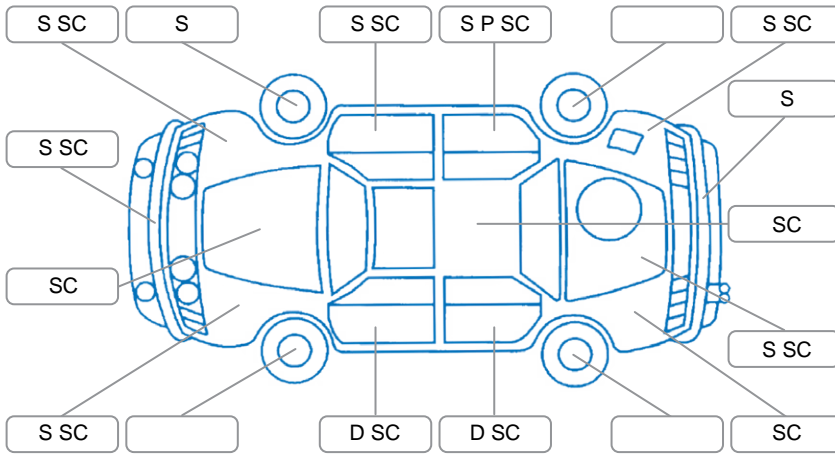

Report ID:	28,272,938	Version:	2
Created:	29 Jun 2026		

Make:	KIA	Model:	Sorento
Body Style:	SUV	Year:	2022
Rego No.:	PJA278	Rego Expiry:	28 Jun 2027
WoF Expiry:	29 Jun 2027	Odometer:	118,449 Kms
Good No.:	28272938	VIN:	KNARH81GSN5118570
Next Service:	128,000Kms	Service History:	Yes

Key
 S = Scratch R = Rust C = Crack * = Decals W = Significant scuffs
 D = Dent PT = Paint defect P = Pin dent SC = Stone Chips

Note: some defects and blemishes may not be displayed in the diagram

Body Inspection Comments

Conditions During Body Inspection

Under Carriage and Under Bonnet Inspection Comments

Interior Comments

Seats:	Good
Carpets:	Good
Panels:	Good
Dashboard:	Good

General Comments

Road Conditions During Test Drive	Wet	
Engine Timing Mechanism	Timing Chain	
Evidence of Cam Belt Replacement	<input type="checkbox"/> Yes <input type="checkbox"/> No	Kms
Inspected by:	Troy Smith	
Published by:	Kate Gibson	
Inspection Date:	24 Jun 2026	