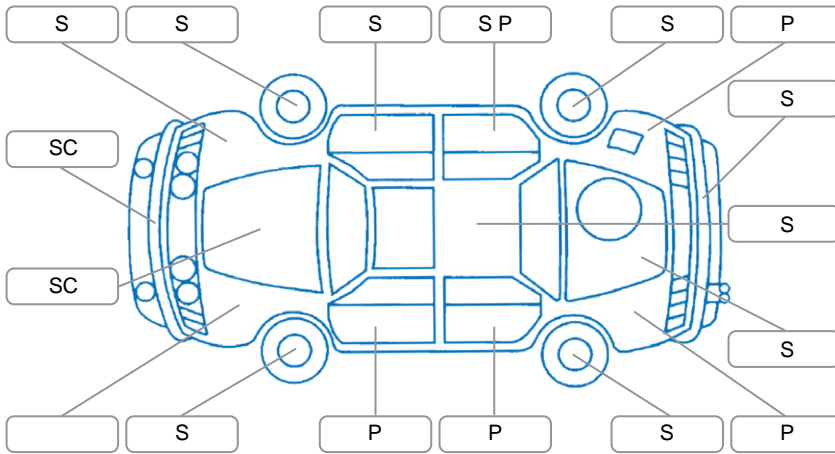

Key
 S = Scratch R = Rust C = Crack * = Decals W = Significant scuffs
 D = Dent PT = Paint defect P = Pin dent SC = Stone Chips

Note: some defects and blemishes may not be displayed in the diagram

Body Inspection Comments

Conditions During Body Inspection: Dry

Under Carriage and Under Bonnet Inspection Comments

Both front cv boots split.

Interior Comments

Seats:	Good
Carpets:	Average
Panels:	Poor
Dashboard:	steering wheel worn.