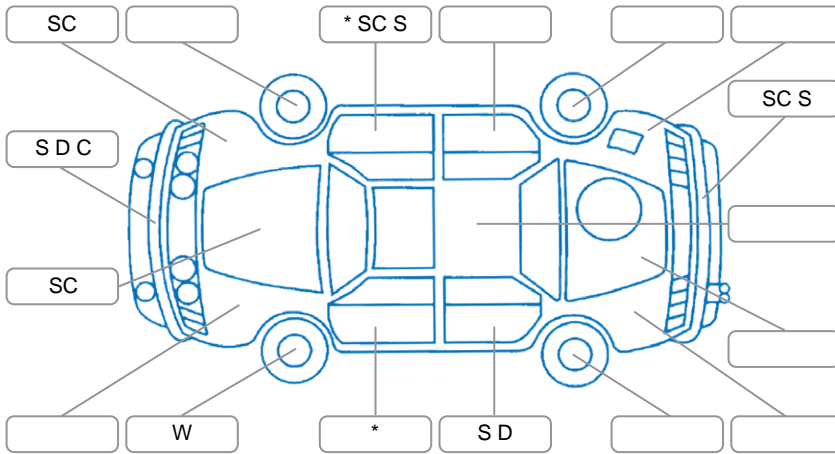

Report ID:	28,272,545	Version:	2
Created:	02 Jul 2026		

Make:	Toyota	Model:	Camry
Body Style:	Sedan	Year:	2022
Rego No.:	PKH829	Rego Expiry:	09 Aug 2026
WoF Expiry:	10 Aug 2026	Odometer:	67,092 Kms
Good No.:	28272545	VIN:	JTNBA3HK203021634
Next Service:	I 73000	Service History:	Yes

Key
 S = Scratch R = Rust C = Crack * = Decals W = Significant scuffs
 D = Dent PT = Paint defect P = Pin dent SC = Stone Chips

Note: some defects and blemishes may not be displayed in the diagram

Body Inspection Comments