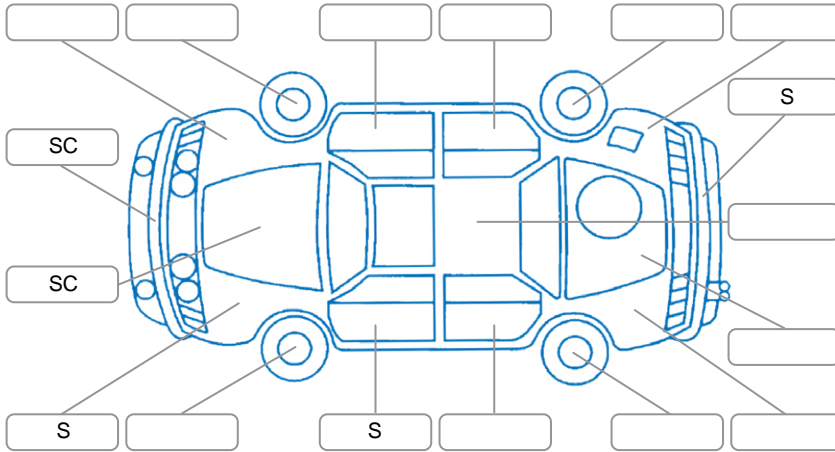

Report ID:	28,272,495	Version:	1
Created:	22 Jun 2026		

Make:	BMW	Model:	1 Series
Body Style:	Hatchback	Year:	2014
Rego No.:	NPD210	Rego Expiry:	20 Aug 2026
WoF Expiry:	30 Mar 2027	Odometer:	140,006 Kms
Good No.:	28272495	VIN:	WBA1A12020J213642
Next Service:	145000	Service History:	No

Key

S = Scratch R = Rust C = Crack * = Decals W = Significant scuffs
 D = Dent PT = Paint defect P = Pin dent SC = Stone Chips

Note: some defects and blemishes may not be displayed in the diagram

Body Inspection Comments

Condensation in left front headlight

Conditions During Body Inspection

Wet

Under Carriage and Under Bonnet Inspection Comments

Rear wheel drive
 Oil leak

Interior Comments

Seats:	Good
Carpets:	Good
Panels:	Good
Dashboard:	Good