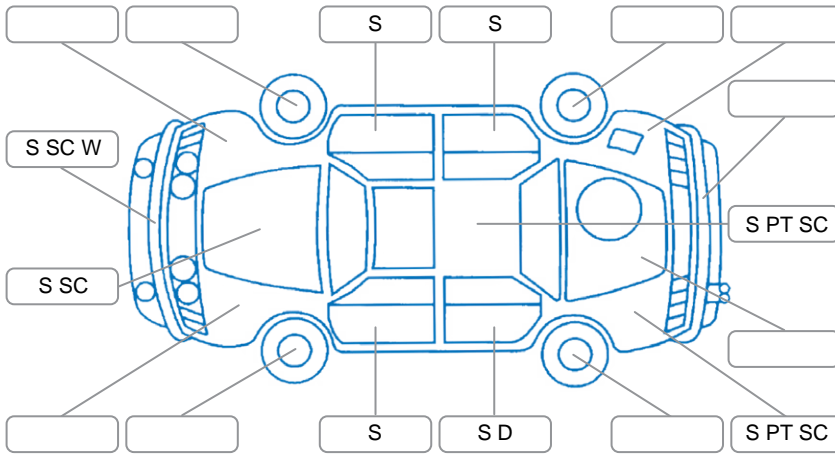

Report ID:	28,272,482	Version:	2
Created:	02 Jul 2026		

Make:	Suzuki	Model:	Grand Vitara
Body Style:	SUV	Year:	2006
Rego No.:	DQW270	Rego Expiry:	01 Jul 2026
WoF Expiry:	10 Jul 2027	Odometer:	226,754 Kms
Good No.:	28272482	VIN:	JSAJTD94V00100572
Next Service:	236,760	Service History:	Yes

Key
 S = Scratch R = Rust C = Crack * = Decals W = Significant scuffs
 D = Dent PT = Paint defect P = Pin dent SC = Stone Chips

Note: some defects and blemishes may not be displayed in the diagram

Body Inspection Comments