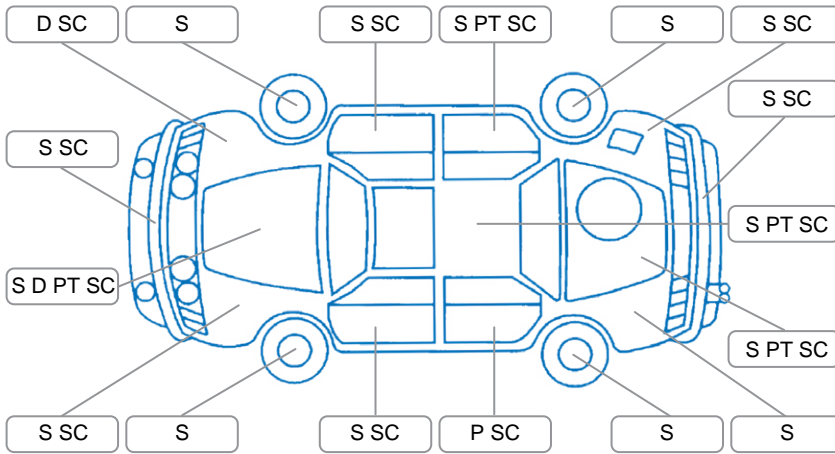

Key

S = Scratch R = Rust C = Crack * = Decals W = Significant scuffs
 D = Dent PT = Paint defect P = Pin dent SC = Stone Chips

Note: some defects and blemishes may not be displayed in the diagram

Body Inspection Comments

Paint defect on side mirrors, cant rails, and wiper arms.
 Stonechips in windscreen.
 RF tyre low on tread, needs replaced.

Conditions During Body Inspection Dry

Under Carriage and Under Bonnet Inspection Comments